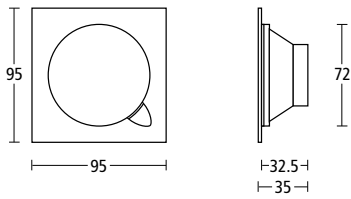

5750
Shower drainage plate.
Finish: PC