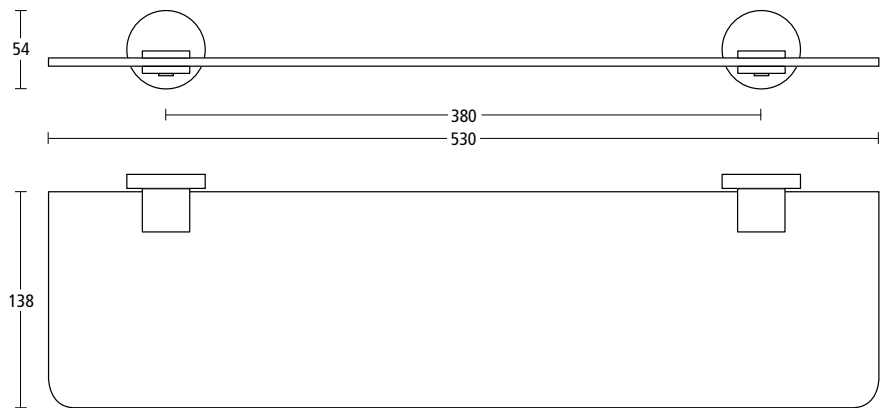

# bathroom collection

**5540**  
Soap dish.  
Finish: PC

**5550**  
Liquid soap dispenser.  
Finish: PC

**5560**  
Tumbler holder.  
Finish: PC

**5570**  
Glass shelf.  
Finish: PC

**5575**  
Glass shelf with rail.  
Finish: PC