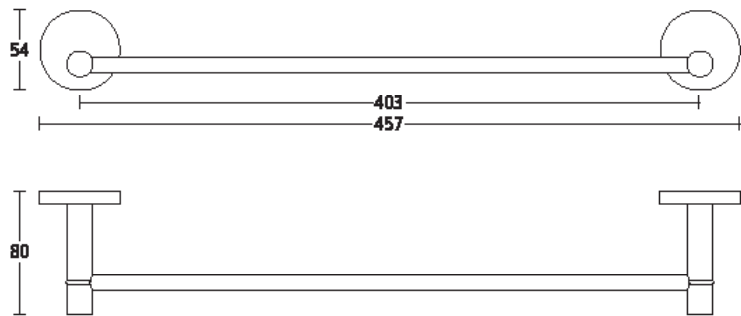

# bathroom collection

**5604**

Single towel rail.

Finish: PC

**5606**

As above but with 610mm centres.

Finish: PC

**5614**  
Double towel rail.  
Finish: PC