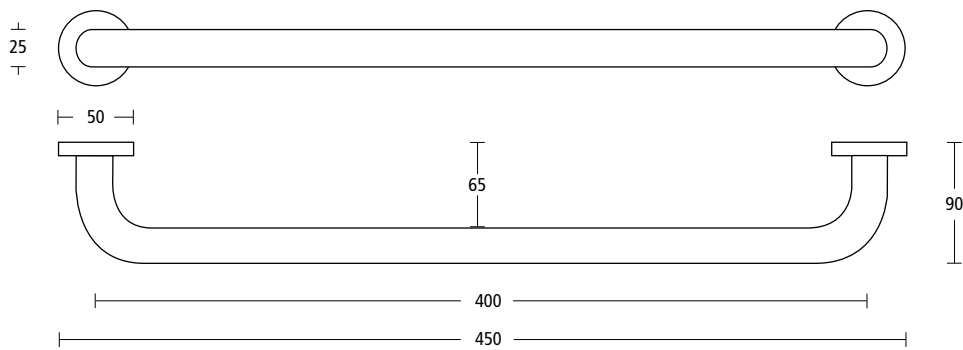

# bathroom collection

**5650**  
Cranked bath grabrail.  
Finish: PC

**5655**  
Cranked bath grabrail with toiletries rack.  
Finish: PC

**5660**  
Bath grabrail.  
Finish: PC