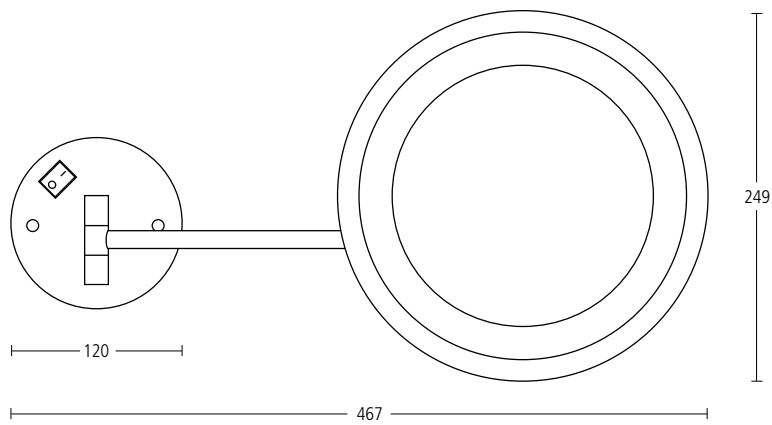

# bathroom collection

**5604**

Single towel rail.

Finish: PC

**5606**

As above but with 610mm centres.

Finish: PC

**5614**  
Double towel rail.  
Finish: PC