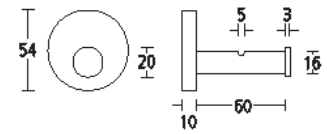

5620
Robe hook.
Finish: PC