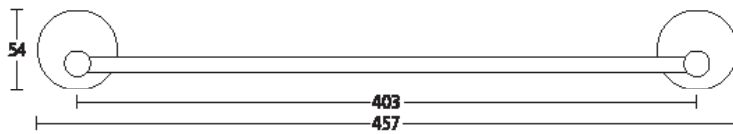

# bathroom collection

**5604**

Single towel rail.

Finish: PC

**5606**

As above but with 610mm centres.

Finish: PC

**5614**  
Double towel rail.  
Finish: PC