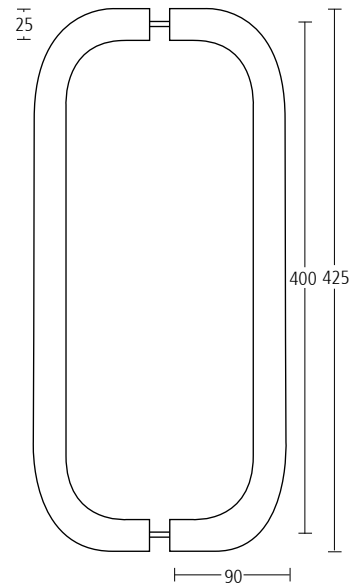

**5616**  
As above but with 610mm centres.  
Finish: PC

**5620**  
Robe hook.  
Finish: PC

**5625**  
Towel hook.  
Finish: PC

**5715**  
Shower door combined knob and horizontal towel rail.  
**Finish: PC**

**5720**  
Shower door knob.  
**Finish: PC**

**5725**  
Shower door combined knob and horizontal towel rail.  
**Finish: PC**

**5730**  
Shower door pull.  
**Finish: PC**

**5735**  
Shower door combined pull and horizontal towel rail.  
**Finish: PC**