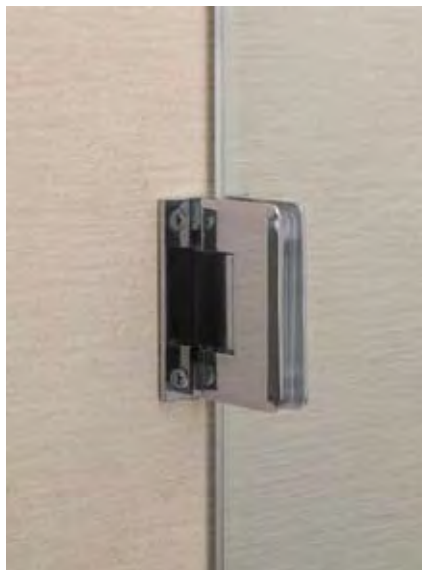

bathroom collection