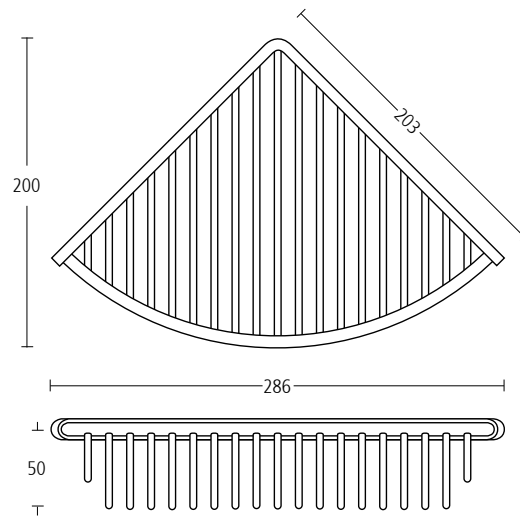

bathroom collection

5740

Large corner rack.

Finish: PC

5745

Small corner rack.

Finish: PC