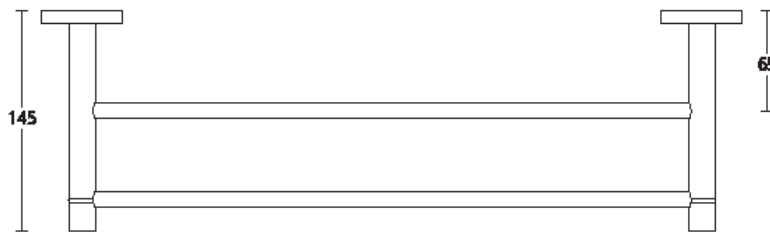

# bathroom collection

**5604**

Single towel rail.

Finish: PC

**5606**

As above but with 610mm centres.

Finish: PC

**5614**  
Double towel rail.  
Finish: PC