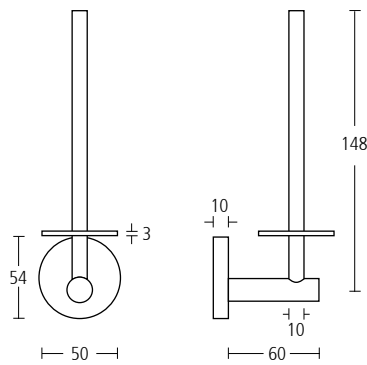

**5530**  
Toilet brush holder with brush.  
Finish: PC