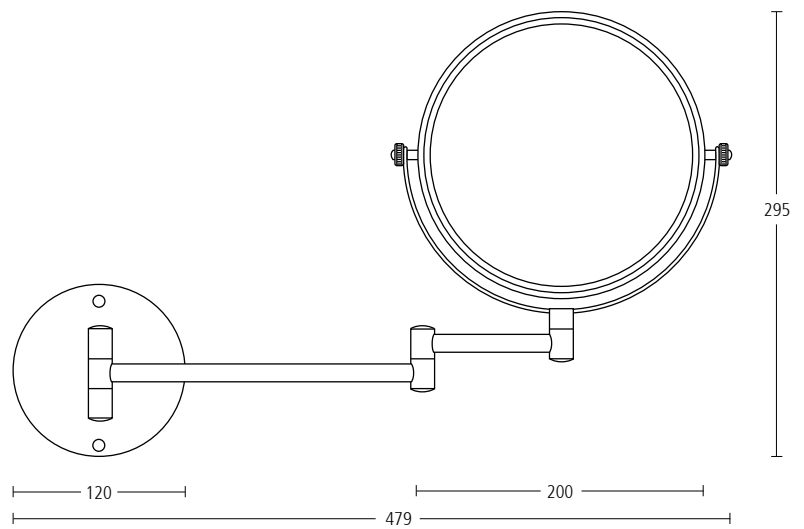

5580
Mirror.
Finish: PC