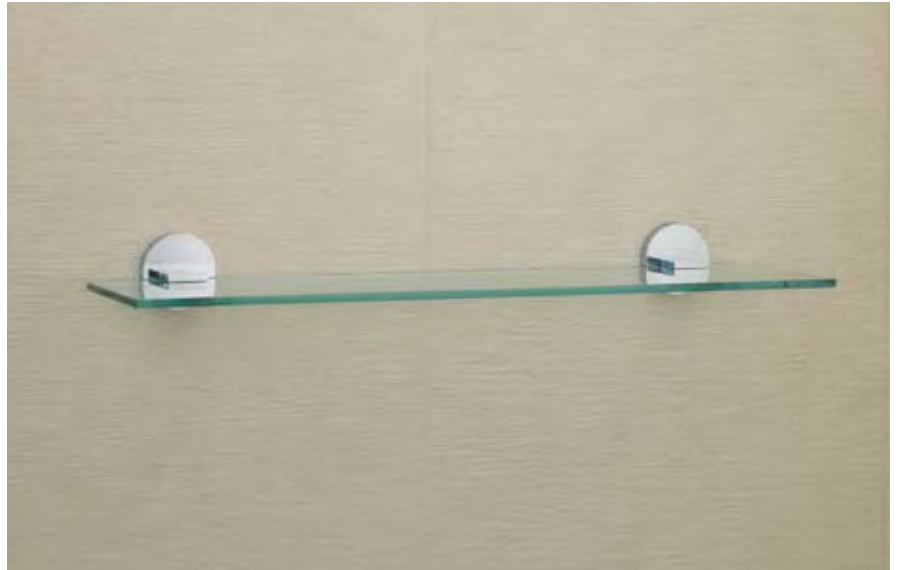

# bathroom collection

**5500**  
Toilet roll holder.  
Finish: PC

**5505**  
Toilet roll holder with cover.  
Finish: PC

**5510**  
Toilet roll holder.  
Finish: PC

**5520**  
Spare toilet roll holder.  
Finish: PC

**5530**  
Toilet brush holder with brush.  
Finish: PC

# bathroom collection

**5540**  
Soap dish.  
Finish: PC

**5550**  
Liquid soap dispenser.  
Finish: PC

**5560**  
Tumbler holder.  
Finish: PC

**5570**  
Glass shelf.  
Finish: PC

**5575**  
Glass shelf with rail.  
Finish: PC

# bathroom collection

**5604**

Single towel rail.

Finish: PC

**5606**

As above but with 610mm centres.

Finish: PC

**5614**  
Double towel rail.  
Finish: PC