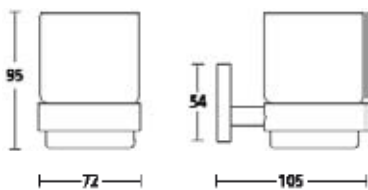

# bathroom collection

**5540**  
Soap dish.  
Finish: PC

**5550**  
Liquid soap dispenser.  
Finish: PC

**5560**  
Tumbler holder.  
Finish: PC

**5570**  
Glass shelf.  
Finish: PC

**5575**  
Glass shelf with rail.  
Finish: PC