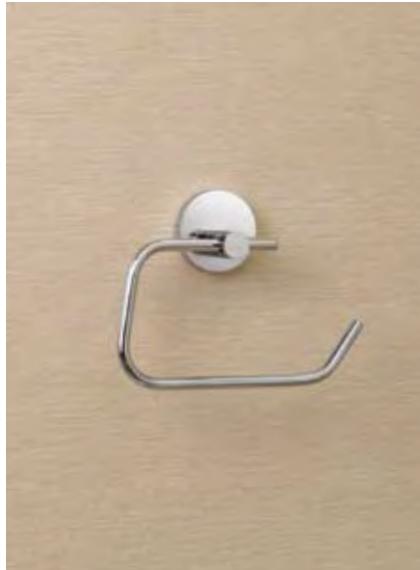

# bathroom collection

**5500**  
Toilet roll holder.  
Finish: PC

**5505**  
Toilet roll holder with cover.  
Finish: PC

**5510**  
Toilet roll holder.  
Finish: PC

**5520**  
Spare toilet roll holder.  
Finish: PC

**5530**  
Toilet brush holder with brush.  
Finish: PC

**5730**  
Shower door pull.  
**Finish: PC**

**5735**  
Shower door combined pull and horizontal towel rail.  
**Finish: PC**