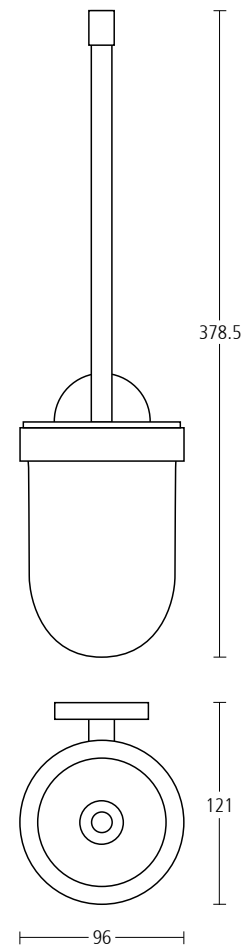

# bathroom collection

**5500**  
Toilet roll holder.  
Finish: PC

**5505**  
Toilet roll holder with cover.  
Finish: PC

**5510**  
Toilet roll holder.  
Finish: PC

**5520**  
Spare toilet roll holder.  
Finish: PC

**5530**  
Toilet brush holder with brush.  
Finish: PC

# bathroom collection

**5604**

Single towel rail.

Finish: PC

**5606**

As above but with 610mm centres.

Finish: PC

**5614**  
Double towel rail.  
Finish: PC

**5616**  
As above but with 610mm centres.  
Finish: PC

**5620**  
Robe hook.  
Finish: PC

**5625**  
Towel hook.  
Finish: PC