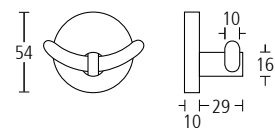

5625
Towel hook.
Finish: PC