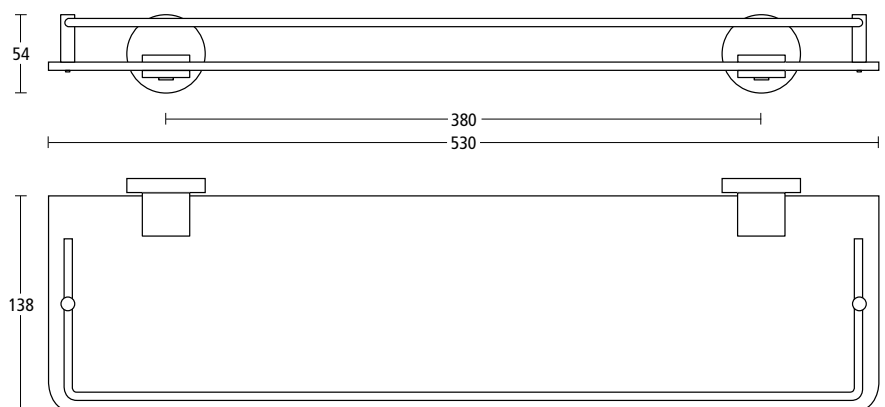

# bathroom collection

**5540**  
Soap dish.  
Finish: PC

**5550**  
Liquid soap dispenser.  
Finish: PC

**5560**  
Tumbler holder.  
Finish: PC

**5570**  
Glass shelf.  
Finish: PC

**5575**  
Glass shelf with rail.  
Finish: PC