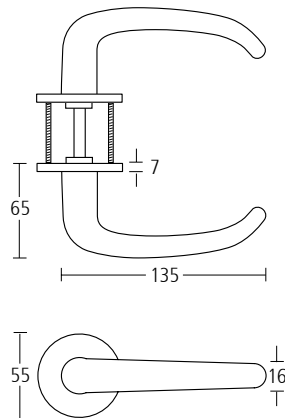

41020F

Classic collection lever handles with concealed fixing roses.

Finishes: BB • PB

41023F

Classic collection lever handles with concealed fixing roses.

Finishes: BB • PB

41057F

Classic collection lever handles with concealed fixing roses.

All classic collection lever sets have independent test evidence to BS EN 1906, classification **47-1140U**

When using classic collection lever handles as half sets on interconnecting doors, please add 1No XX40115 spindle.

Lever handles, escutcheons and W/C turns

41744

Classic collection euro profile cylinder escutcheon with concealed fixings.

Finishes: BB • PB

41744T

Classic collection bathroom snib turn with concealed fixings.