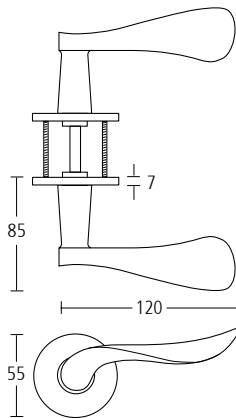

classic collection

classic collection

BB
Brown Brass.

PB
Polished Brass.

All classic collection lever sets have independent test evidence to BS EN 1906, classification **47-1140U**

When using classic collection lever handles as half sets on interconnecting doors, please add 1No XX40115 spindle.

41020F

Classic collection lever handles with concealed fixing roses.

Finishes: BB • PB

41023F

Classic collection lever handles with concealed fixing roses.

Finishes: BB • PB

41057F

Classic collection lever handles with concealed fixing roses.

All classic collection lever sets have independent test evidence to BS EN 1906, classification **47-1140U**

When using classic collection lever handles as half sets on interconnecting doors, please add 1No XX40115 spindle.

Lever handles, escutcheons and W/C turns

41744

Classic collection euro profile cylinder escutcheon with concealed fixings.

Finishes: BB • PB

41744T

Classic collection bathroom snib turn with concealed fixings.