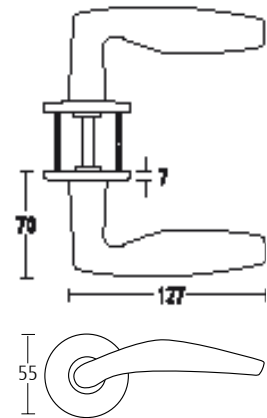

41020F

Classic collection lever handles with concealed fixing roses.

Finishes: BB • PB

41023F

Classic collection lever handles with concealed fixing roses.

Finishes: BB • PB

41057F

Classic collection lever handles with concealed fixing roses.

Finishes: BB • PB