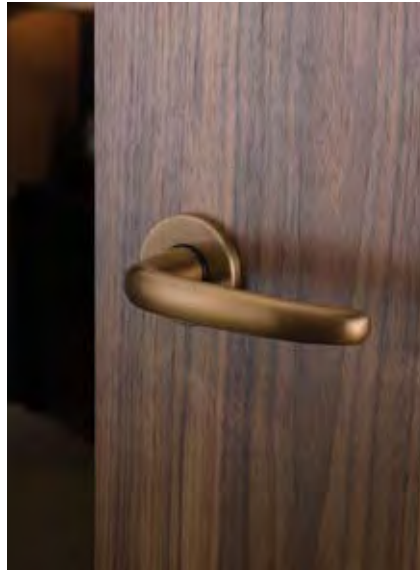

classic collection

classic collection

BB
Brown Brass.

PB
Polished Brass.

All classic collection lever sets have independent test evidence to BS EN 1906, classification **47-1140U**

When using classic collection lever handles as half sets on interconnecting doors, please add 1No XX40115 spindle.

41020F

Classic collection lever handles with concealed fixing roses.

Finishes: BB • PB

41023F

Classic collection lever handles with concealed fixing roses.

Finishes: BB • PB

41057F

Classic collection lever handles with concealed fixing roses.

All classic collection lever sets have independent test evidence to BS EN 1906, classification **47-1140U**

When using classic collection lever handles as half sets on interconnecting doors, please add 1No XX40115 spindle.

Lever handles, escutcheons and W/C turns

41744

Classic collection euro profile cylinder escutcheon with concealed fixings.

Finishes: BB • PB

41744T

Classic collection bathroom snib turn with concealed fixings.