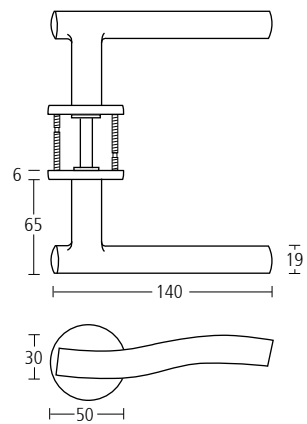

When using modern collection lever handles as half sets on interconnecting doors, please add 1No XX9052NT spindle.

Finishes and lever handles

5200

Modern collection lever handles with concealed fixing roses.

5203

Modern collection lever handles with concealed fixing roses.

Finishes: SS • PS

5204

Modern collection lever handles with concealed fixing roses.

Finishes: SS • PS

When using modern collection lever handles as half sets on interconnecting doors, please add 1No XX9052NT spindle.

Finishes: SS • PS

When using modern collection lever handles as half sets on interconnecting doors, please add 1No XX9052NT spindle.

Lever handles

5210
Modern collection lever handles with
concealed fixing roses.
Finishes: SS • PS