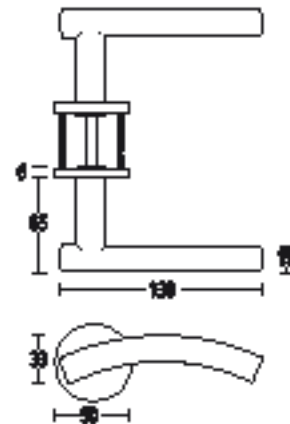

Finishes: SS • PS

When using modern collection lever handles as half sets on interconnecting doors, please add 1No XX9052NT spindle.

Lever handles

5210
Modern collection lever handles with
concealed fixing roses.
Finishes: SS • PS

5211
Modern collection lever handles with
concealed fixing roses.
Finishes: SS • PS

5212
Modern collection lever handles with
concealed fixing roses.
Finishes: SS • PS

modern collection

5213

Modern collection lever handles with concealed fixing roses.

Finishes: SS • PS

5214

Modern collection lever handles with concealed fixing roses.

Finishes: SS • PS

When using modern collection lever handles as half sets on interconnecting doors, please add 1No XX9052NT spindle.