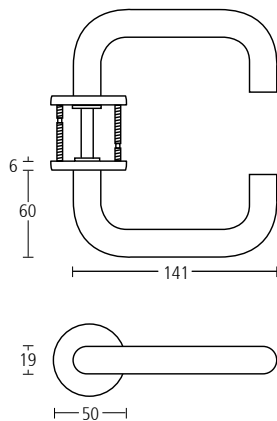

When using modern collection lever handles as half sets on interconnecting doors, please add 1No XX9052NT spindle.

Finishes and lever handles

5200

Modern collection lever handles with concealed fixing roses.

5203

Modern collection lever handles with concealed fixing roses.

Finishes: SS • PS

5204

Modern collection lever handles with concealed fixing roses.

Finishes: SS • PS

When using modern collection lever handles as half sets on interconnecting doors, please add 1No XX9052NT spindle.

Finishes: SS • PS

When using modern collection lever handles as half sets on interconnecting doors, please add 1No XX9052NT spindle.

Lever handles

5210
Modern collection lever handles with
concealed fixing roses.
Finishes: SS • PS

Finishes: SS • PS

5214

Modern collection lever handles with concealed fixing roses.

Finishes: SS • PS

When using modern collection lever handles as half sets on interconnecting doors, please add 1No XX9052NT spindle.