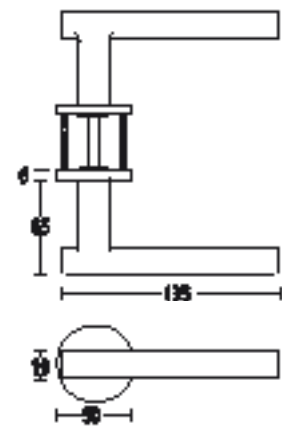

Lever handles

5205

Modern collection lever handles with concealed fixing roses.

Finishes: SS • PS

5206

Modern collection lever handles with concealed fixing roses.

Finishes: SS • PS

5207

Modern collection lever handles with concealed fixing roses.

Finishes: SS • PS