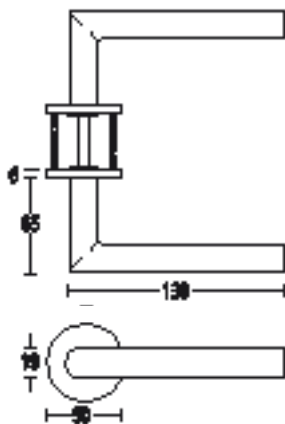

Finishes: SS • PS

When using modern collection lever handles as half sets on interconnecting doors, please add 1No XX9052NT spindle.

Lever handles

5210
Modern collection lever handles with
concealed fixing roses.
Finishes: SS • PS

5211
Modern collection lever handles with
concealed fixing roses.
Finishes: SS • PS

5212
Modern collection lever handles with
concealed fixing roses.
Finishes: SS • PS

modern collection

5213

Modern collection lever handles with concealed fixing roses.

Finishes: SS • PS

5214

Modern collection lever handles with concealed fixing roses.

Finishes: SS • PS

When using modern collection lever handles as half sets on interconnecting doors, please add 1No XX9052NT spindle.