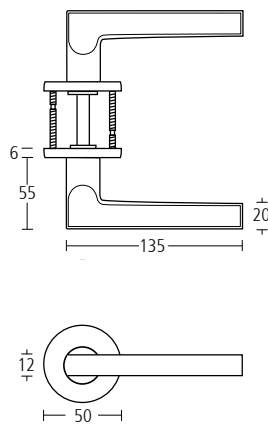

When using modern collection lever handles as half sets on interconnecting doors, please add 1No XX9052NT spindle.

Finishes and lever handles

5200

Modern collection lever handles with concealed fixing roses.

5203

Modern collection lever handles with concealed fixing roses.

Finishes: SS • PS

5204

Modern collection lever handles with concealed fixing roses.

Finishes: SS • PS

When using modern collection lever handles as half sets on interconnecting doors, please add 1No XX9052NT spindle.

Lever handles

5205

Modern collection lever handles with concealed fixing roses.

Finishes: SS • PS

5206

Modern collection lever handles with concealed fixing roses.

Finishes: SS • PS

5207

Finishes: SS • PS

When using modern collection lever handles as half sets on interconnecting doors, please add 1No XX9052NT spindle.

Lever handles

5210
Modern collection lever handles with
concealed fixing roses.
Finishes: SS • PS