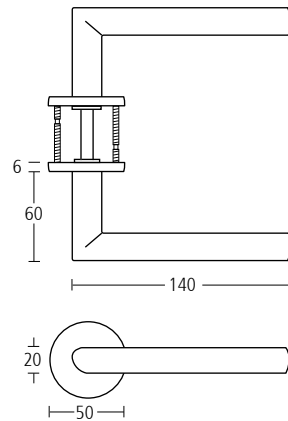

5212
Modern collection lever handles with
concealed fixing roses.
Finishes: SS • PS