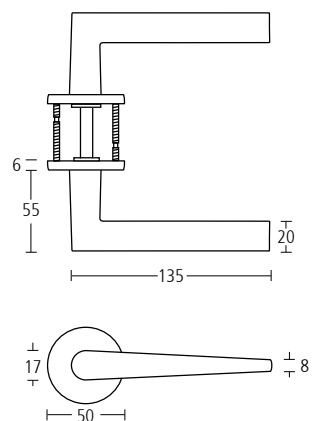

When using modern collection lever handles as half sets on interconnecting doors, please add 1No XX9052NT spindle.

Finishes and lever handles

5200

Modern collection lever handles with concealed fixing roses.

5203

Modern collection lever handles with concealed fixing roses.

Finishes: SS • PS

5204

Modern collection lever handles with concealed fixing roses.

Finishes: SS • PS

When using modern collection lever handles as half sets on interconnecting doors, please add 1No XX9052NT spindle.