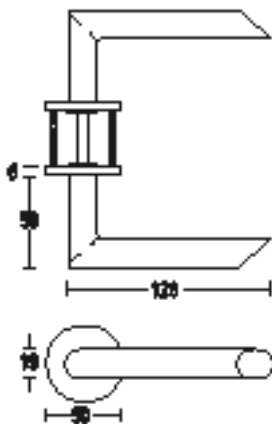

Modern collection lever handles with concealed fixing roses.

Finishes: SS • PS

modern collection

5208

Modern collection lever handles with concealed fixing roses.

Finishes: SS • PS

5209

Modern collection lever handles with concealed fixing roses.

Finishes: SS • PS

When using modern collection lever handles as half sets on interconnecting doors, please add 1No XX9052NT spindle.

Lever handles

5210
Modern collection lever handles with
concealed fixing roses.
Finishes: SS • PS