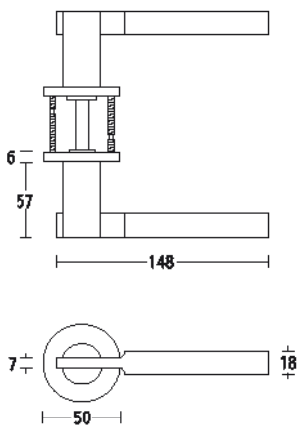

5206

Modern collection lever handles with concealed fixing roses.

Finishes: SS • PS