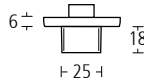

Finishes: SS • PS

5214

Modern collection lever handles with concealed fixing roses.

Finishes: SS • PS

When using modern collection lever handles as half sets on interconnecting doors, please add 1No XX9052NT spindle.

Lever handles, escutcheons and W/C turns

5240

Modern collection euro profile cylinder escutcheons with concealed fixings.

Finishes: SS • PS

5241T

Modern collection snib turn with concealed fixings.

Finishes: SS • PS