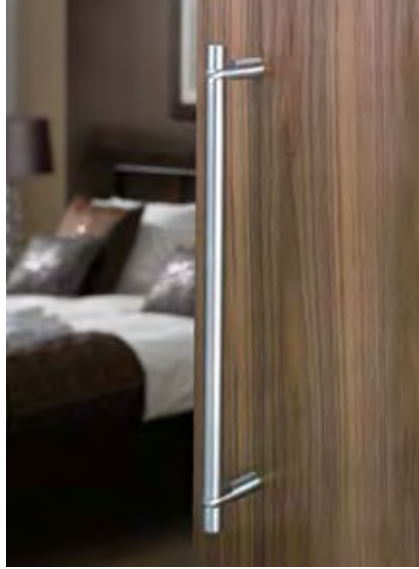

signature collection