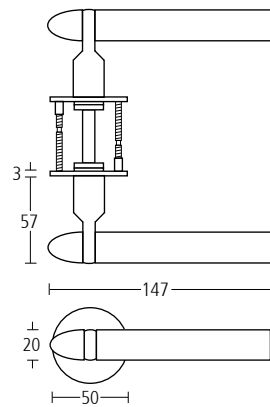

All signature collection lever sets have independent test evidence to BS EN 1906, classification **47-1140U**

When using signature collection lever handles as half sets on interconnecting doors, please add 1 No XX9052NT spindle.