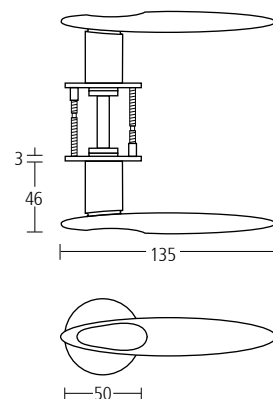

All signature collection lever sets have independent test evidence to BS EN 1906, classification **47-1140U**

When using signature collection lever handles as half sets on interconnecting doors, please add 1 No XX9052NT spindle.