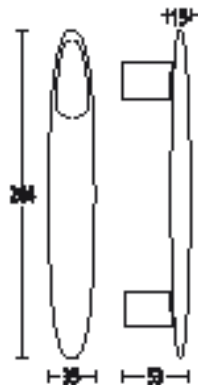

1539

Modric pull handle with ceramicast cornu grip and bolt through fixings.

Finishes: SS • PS • GT • BT

1539BB

Pair, as above, with back-to-back fixings.