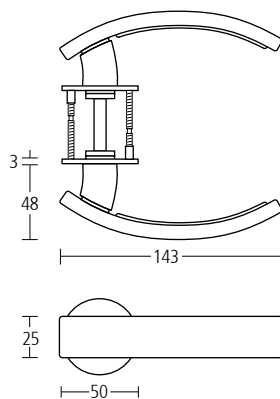

3538

Modric lever handles with ceramic ellipse grip on concealed Quadaxial fixing roses.

Finishes: SS • PS • GT • BT