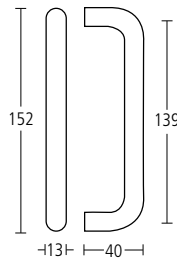

## 3626

Sembla lever handles with crescent grip and drum tips on concealed Quadaxial fixing roses.

**Finishes:** ST • SP • GT • BT • MA

**Grips:** ST

## 1629

Sembla pull handle as 1628 but with 600mm centres.

## 1649

Sembla pull handle as 1648 but with 600mm centres.

# Wardrobe handles and flush pulls

**1711**  
Modric wardrobe handle.  
**Finish:** MA

**1712**  
Modric wardrobe handle.  
**Finish:** MA

**6999**  
Modric wardrobe handle.  
**Finishes:** SS • PS • GT • BT • MA