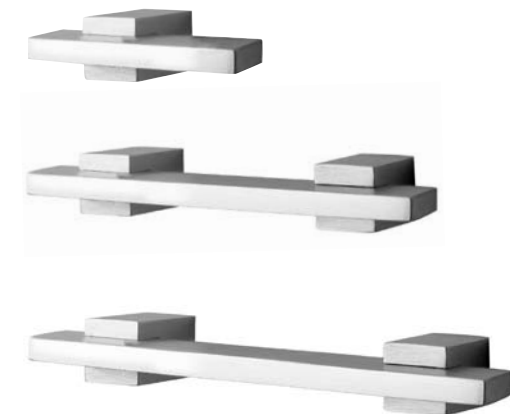

5570

5570
Solid brass cabinet handle
d 24 (1") x h 12 (1/2")
Lengths available
50 (2"), 96 (3 3/4"), 128 (5"), 224 (8 13/16"),
320 (12 5/8"), 448 (17 5/8")

Finishes available:
polished chrome and satin chrome