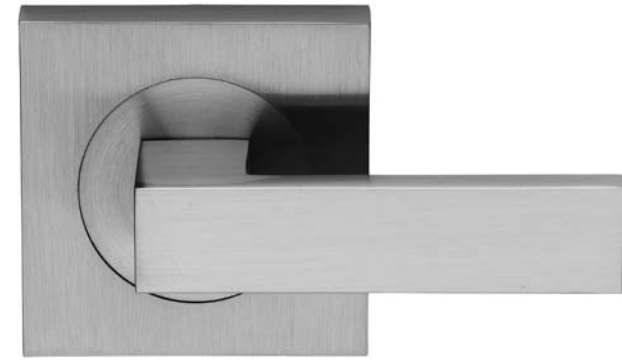

E519
Quad turn snib disabled on R50 rose

E519

DS60
Magnetic mushroom style door stop
w 40 (1 1/2") x h 45 (1 3/4")