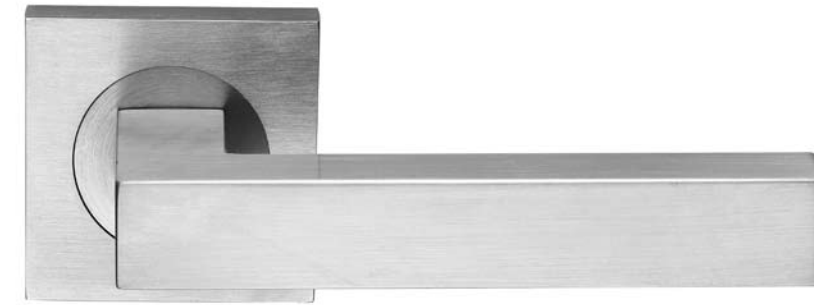

CUBO SERIES

CU-R50

Proj: 55 (2¹/₈") x overall length
for handle: 100 (4")

CU-R50

CU-43

Towel Ring
w 165 (6¹/₂") x d 75 (3") x h 140 (5¹/₂")

CU-44

Toilet Roll Holder
w 145 (5¹¹/₁₆") x d 70 (2³/₄") x h 115 (4¹/₂")

CU-82

Frosted Soap Dish
w 100 (4") x d 120 (4³/₄") x h 50 (2")

CU-83

Robe Hook
w 40 (1⁹/₁₆") x d 70 (2³/₄") x h 45 (1³/₄")

CU-42-450

Single Towel Rail
w 470 (18¹/₂") x d 75 (3") x h 40 (1⁹/₁₆")

CU-42-600

Single Towel Rail
w 630 (24³/₄") x d 75 (3") x h 40 (1⁹/₁₆")

CU-42-900

Single Towel Rail
w 930 (36⁵/₈") x d 75 (3") x h 40 (1⁹/₁₆")

CU-86-600

Double Towel Rail
w 630 (24³/₄") x d 125 (5") x h 40 (1⁹/₁₆")

CU-86-900

Double Towel Rail
w 930 (36⁵/₈") x d 125 (5") x h 40 (1⁹/₁₆")

CU-81-400

Frosted Glass Shelf
w 400 (15³/₄") x d 145 (5¹¹/₁₆") x h 40 (1⁹/₁₆")