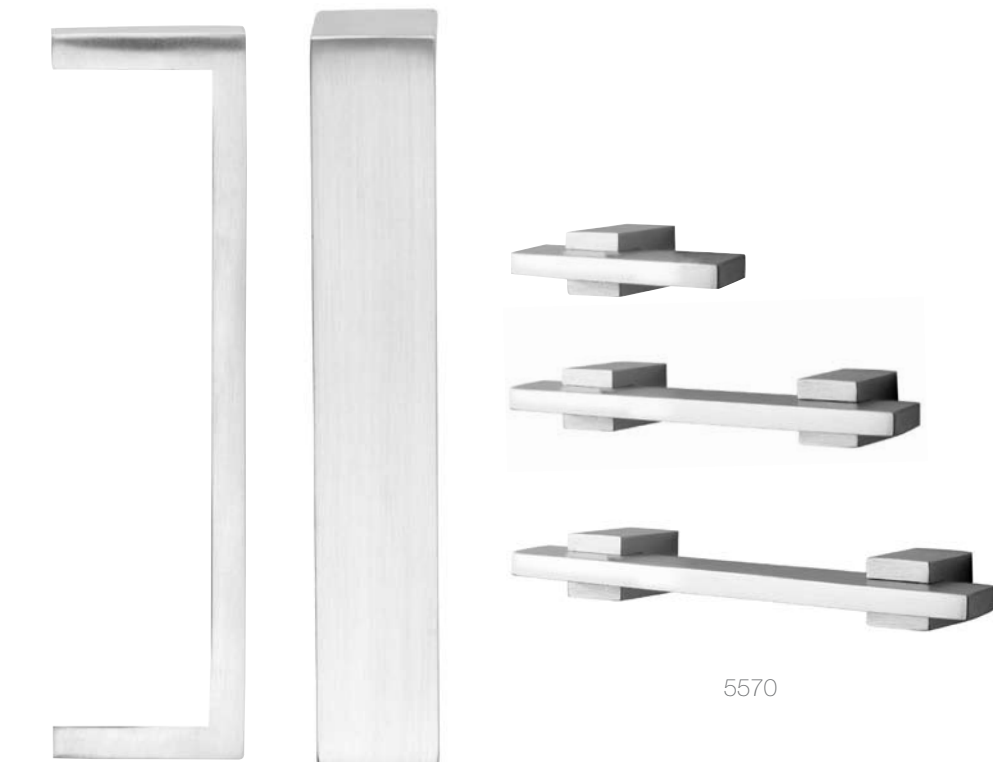

DS57

2458

2458
 Zinc diecast cabinet handle
 d 25 (1") x h 22 (7/8")
 Lengths available
 96 (3 3/4"), 128 (5"), 160 (6 5/16"),
 224 (8 13/16"), 288 (9")

2490

2490
 Zinc cabinet handle
 d 29 (1 1/8") x h 11 (7/16")
 Lengths available
 160 (6 5/16"), 224 (8 13/16"), 320 (12 5/8")