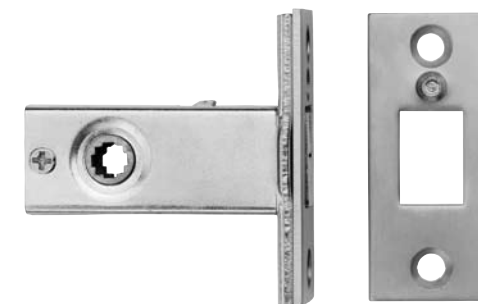

FP911-40

SP31

NE-511

NE-111

Zola R50
Solid Brass lever handle. Proj: 57 (2¹/₄")
length: 100 (4") from center of rose

2801
Finger pull round
w 19 (3/4") x d 17 (1¹/₁₆")

FP911-40
Round flush pull turn snib emergency
release set (bolt through)
w 40 (1¹/₂") x d 11 (7/16") mm

SP31
Sliding door privacy lock
37 (1⁷/₁₆") mm backset
positive action works with FP911-40
w 32 (1¹/₄") x d 53 (2¹/₁₆") mm

NE511
Bolt through semi concealed privacy set
w 25 (1") x d 20 (3/4") x h 40 (1⁹/₁₆")
(Not suitable for SP20 & SP40)