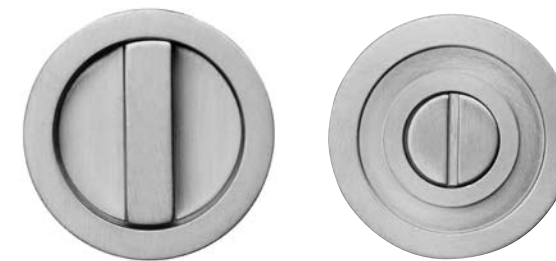

QU-37 PC or SC / QU-35 PC or SC

ST-37 PC or SC / ST-35 PC or SC

AC-27 SSS or PSS

AC-25 SSS or PSS

ST-25 PC or SC

QU-25 PC or SC

ZO-R50

2801

FP911-40

SP31

NE-511

NE-111

Zola R50
Solid Brass lever handle. Proj: 57 (2¹/₄")
length: 100 (4") from center of rose

2801
Finger pull round
w 19 (3/4") x d 17 (1¹/₁₆")

FP911-40
Round flush pull turn snib emergency
release set (bolt through)
w 40 (1¹/₂") x d 11 (7/16") mm