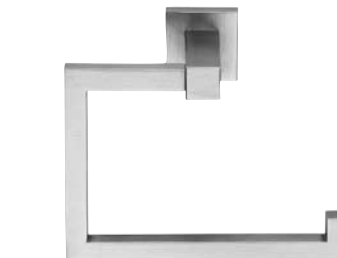

KALI SERIES

KA-R10

Solid brass lever handle.
Proj: 60 (2³/₈") Length 96 (3³/₄")
from center of rose

KA-43

Towel Ring
w 190 (7¹/₂") x d 65 (2⁹/₁₆") x h 200 (7⁷/₈")

KA-83

Robe Hook
w 38 (1¹/₂") x d 55 (2³/₁₆") x h 38 (1¹/₂")

KA-44

Toilet Roll Holder
w 155 (6¹/₈") x d 90 (3⁹/₁₆") x h 38 (1¹/₂")

KA-82

Frosted Soap Dish
w 110 (4⁵/₁₆") x d 140 (5¹/₂") x h 45 (1³/₄")

KA-42-450

Single Towel Rail
w 470 (18¹/₂") x d 90 (3⁹/₁₆") x h 38 (1¹/₂")

KA-42-600

Single Towel Rail
w 620 (24³/₈") x d 90 (3⁹/₁₆") x h 38 (1¹/₂")

KA-42-900

Single Towel Rail
w 920 (36⁵/₁₆") x d 90 (3⁹/₁₆") x h 38 (1¹/₂")

KA-86-600

Double Towel Rail
w 620 (24³/₈") x d 155 (2³/₄") x h 38 (1¹/₂")

KA-86-900

Double Towel Rail
w 920 (36⁵/₁₆") x d 155 (6¹/₈") x h 38 (1¹/₂")

KA-81-400

Frosted Glass Shelf
w 400 (15³/₄") x d 145 (5¹¹/₁₆") x h 38 (1¹/₂")

CUBO SERIES

CU-R50

Proj: 55 (2¹/₈") x overall length
for handle: 100 (4")

CU-43

Towel Ring
w 165 (6¹/₂") x d 75 (3") x h 140 (5¹/₂")

CU-44

Toilet Roll Holder
w 145 (5¹¹/₁₆") x d 70 (2³/₄") x h 115 (4¹/₂")

CU-82

Frosted Soap Dish
w 100 (4") x d 120 (4³/₄") x h 50 (2")

CU-83

Robe Hook
w 40 (1⁹/₁₆") x d 70 (2³/₄") x h 45 (1³/₄")

CU-42-450

Single Towel Rail
w 470 (18¹/₂") x d 75 (3") x h 40 (1⁹/₁₆")

CU-42-600

Single Towel Rail
w 630 (24³/₄") x d 75 (3") x h 40 (1⁹/₁₆")

CU-42-900

Single Towel Rail
w 930 (36⁵/₈") x d 75 (3") x h 40 (1⁹/₁₆")

CU-86-600

Double Towel Rail
w 630 (24³/₄") x d 125 (5") x h 40 (1⁹/₁₆")

CU-86-900

Double Towel Rail
w 930 (36⁵/₈") x d 125 (5") x h 40 (1⁹/₁₆")

CU-81-400

Frosted Glass Shelf
w 400 (15³/₄") x d 145 (5¹¹/₁₆") x h 40 (1⁹/₁₆")

CU-44