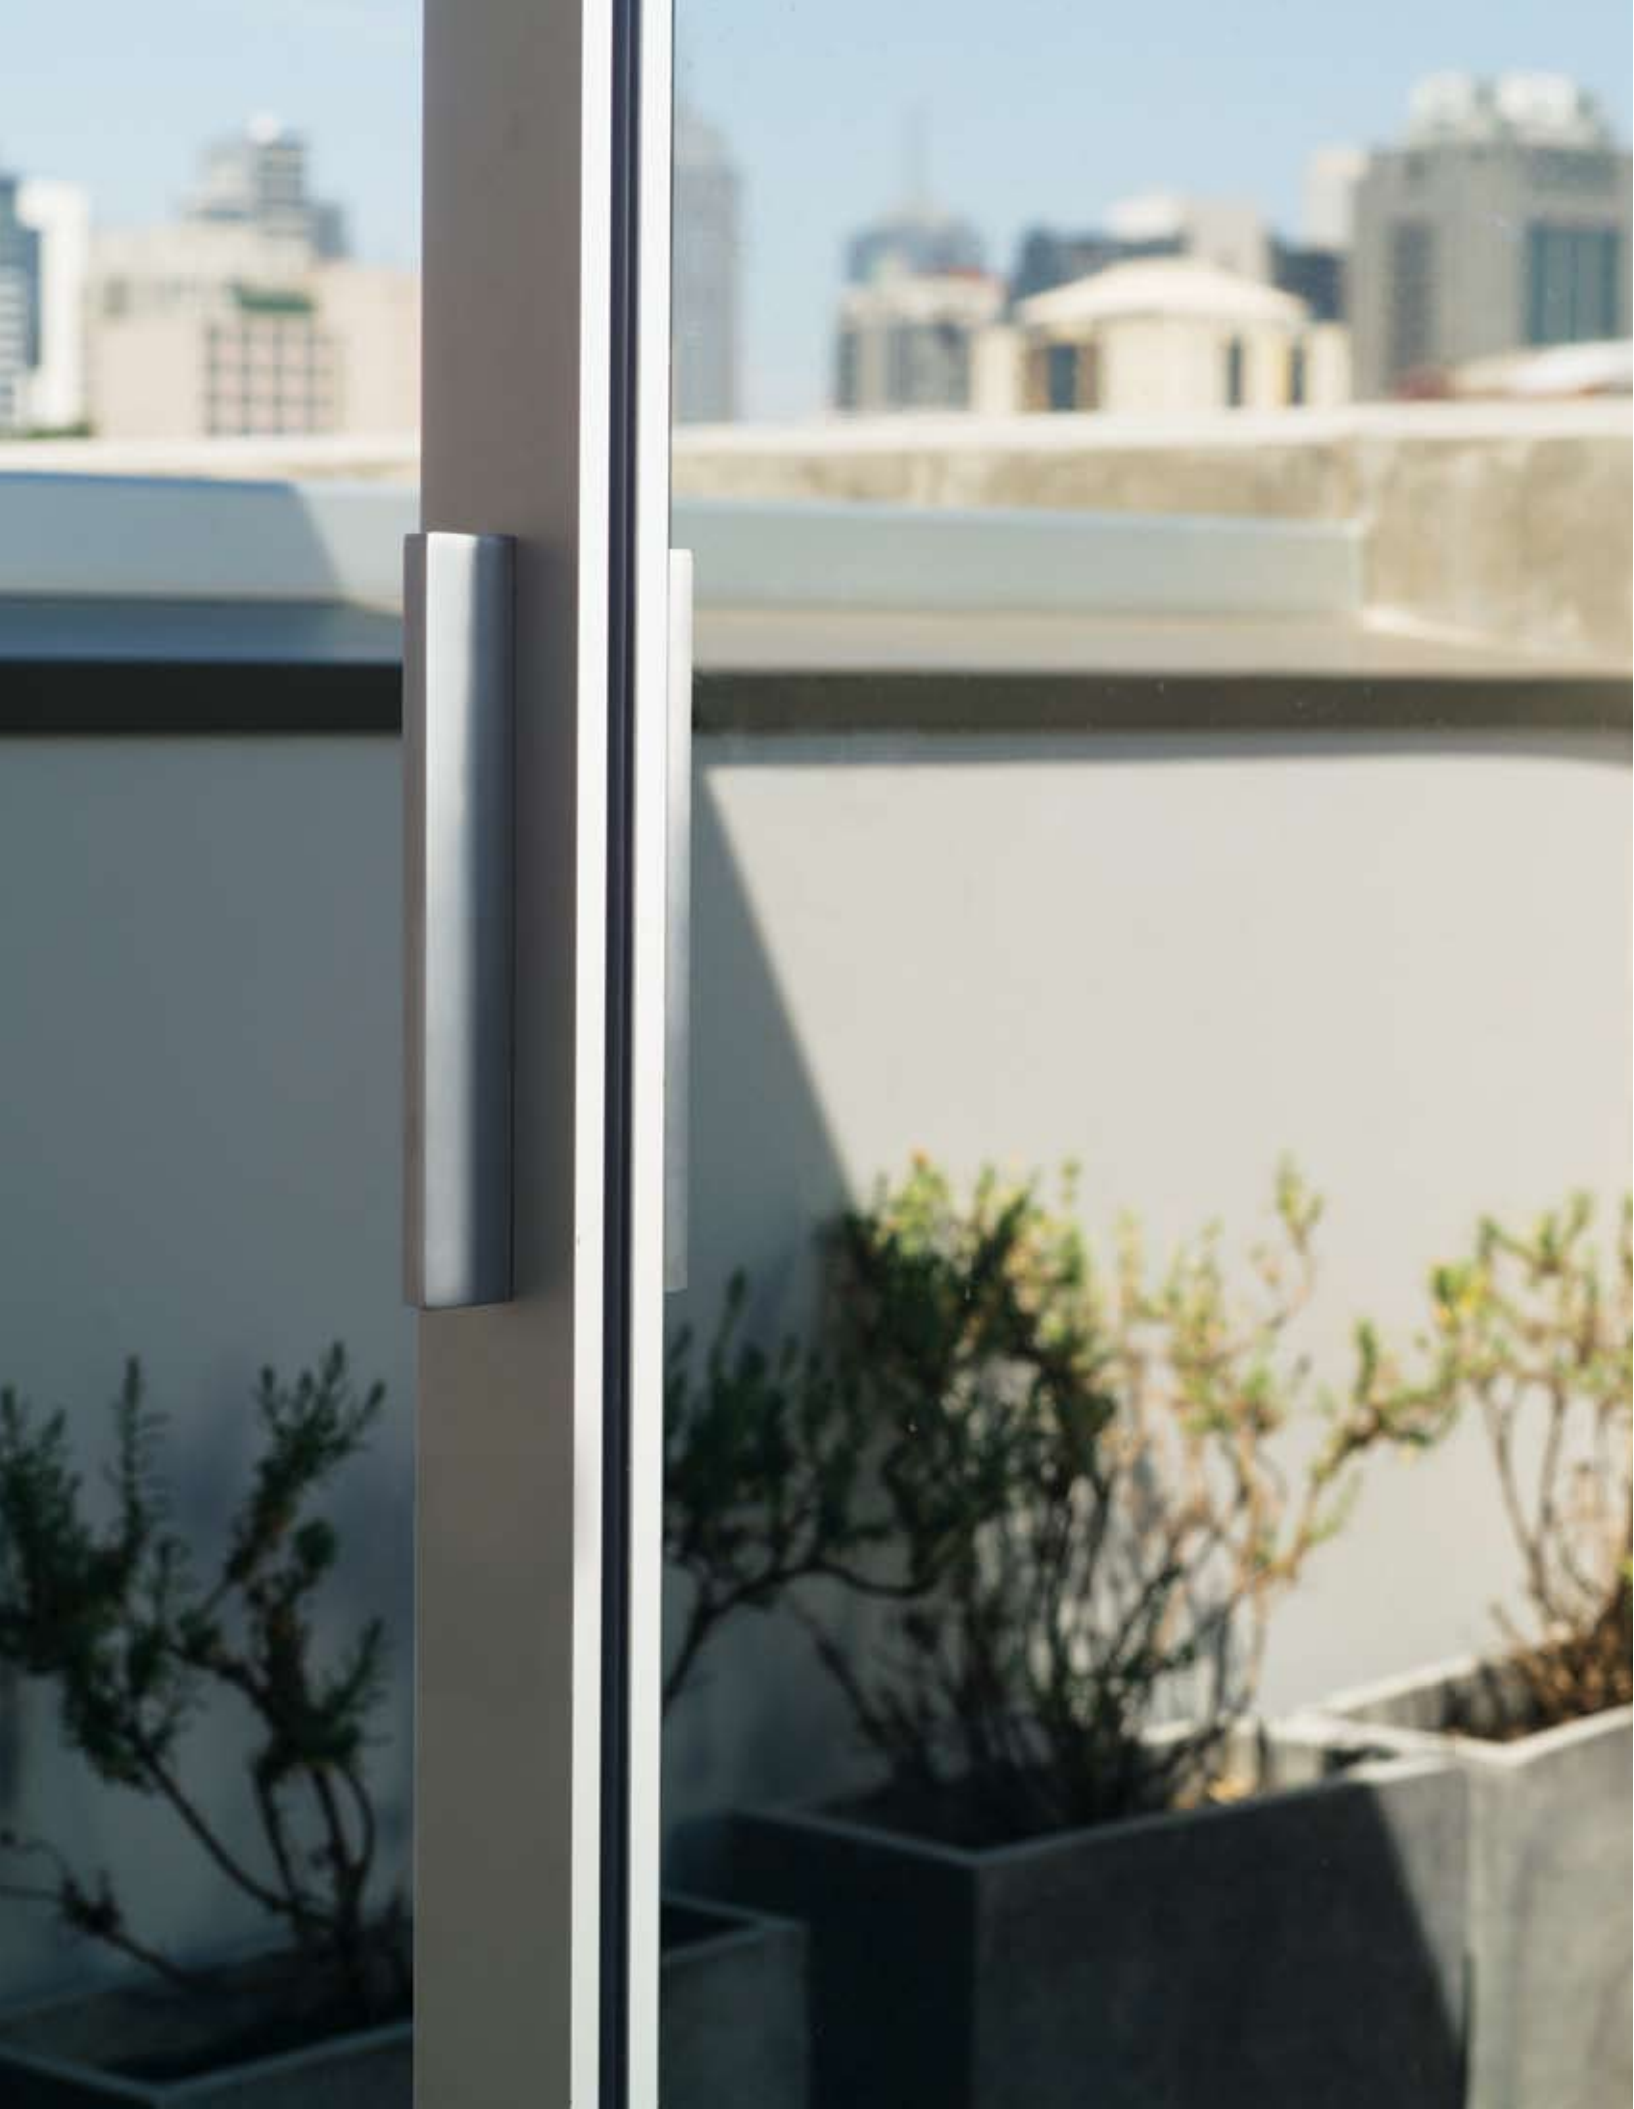

FP931-50
Square flush pull turn snib
w 50 (2") x d 16 ($\frac{5}{8}$ ") x h 50 (2") mm
min. door thickness 40 (1 $\frac{1}{2}$ ")

FP932-50
Square flush pull emergency release
w 50 (2") x d 16 ($\frac{5}{8}$ ") x h 50 (2") mm
min. door thickness 40 (1 $\frac{1}{2}$ ")

2802
Finger Pull - square
w 19 ($\frac{3}{4}$ ") x d 17 ($\frac{11}{16}$ ")

SP20
Sliding door privacy lock 28 (1 $\frac{1}{8}$ ") mm
backset self latching action
w 37 (1 $\frac{7}{16}$ ") x h 68 (2 $\frac{3}{4}$ ")
Recommended for narrow stile aluminium
frame doors

SP40
Sliding door privacy lock 47 (1 $\frac{13}{16}$ ") mm
backset positive action
w 63 (2 $\frac{1}{2}$ ") x h 68 (2 $\frac{3}{4}$ ")