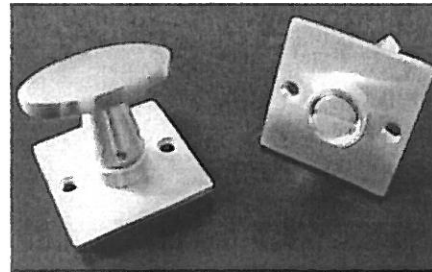

US769 Rd S ...

Escutcheons for US-standard locks, round,
Ø 50 mm

US801 E S 36 ...

Escutcheons for US-standard lock, square,
visible screws, 50x50 mm

Bathroom fittings

S767 Rd U WC ...

Bathroom fitting, round, 2 parts, without red/white indicator,
without thumb turn, without emergency release cover, fitting to
Baldwin 6720 and Merit 62011 release cover, concealed fixing, Ø 50 mm

US764 23 E WC...

Set of roses for bathroom fittings, round, 2 parts, without red/white indicator, with thumb turn WB28 and coin-type emergency release cover, spindle 5x5 mm on diamond, visible fixing

US764 28 Rd WC ...

Set of roses for bathroom fittings, round, 2 parts, without red/white indicator, with thumb turn WB28 and coin-type emergency release cover, spindle 5x5 mm on diamond, visible fixing Ø 50mm