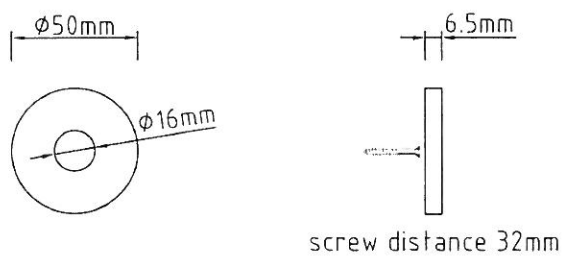

US769 Rd S ...

Escutcheons for US-standard locks, round,
Ø 50 mm

US801 E S 36 ...

Escutcheons for US-standard lock, square,
visible screws, 50x50 mm

Bathroom fittings

S767 Rd U WC ...

Bathroom fitting, round, 2 parts, without red/white indicator,
without thumb turn, without emergency release cover, fitting to
Baldwin 6720 and Merit 62011 release cover, concealed fixing, Ø 50 mm

US764 23 E WC...

Set of roses for bathroom fittings, round, 2 parts, without red/white indicator, with thumb turn WB28 and coin-type emergency release cover, spindle 5x5 mm on diamond, visible fixing

US764 28 Rd WC ...

Set of roses for bathroom fittings, round, 2 parts, without red/white indicator, with thumb turn WB28 and coin-type emergency release cover, spindle 5x5 mm on diamond, visible fixing Ø 50mm