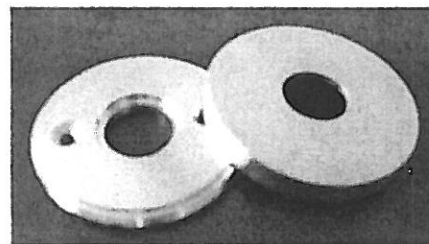

US769 Rd S ...

Escutcheons for US-standard locks, round,
Ø 50 mm

US801 E S 36 ...

Escutcheons for US-standard lock, square,
visible screws, 50x50 mm

Bathroom fittings

S767 Rd U WC ...

Bathroom fitting, round, 2 parts, without red/white indicator,
without thumb turn, without emergency release cover, fitting to
Baldwin 6720 and Merit 62011 release cover, concealed fixing, Ø 50 mm

US764 23 E WC...

Set of roses for bathroom fittings, round, 2 parts, without red/white indicator, with thumb turn WB28 and coin-type emergency release cover, spindle 5x5 mm on diamond, visible fixing

US764 28 Rd WC ...

Set of roses for bathroom fittings, round, 2 parts, without red/white indicator, with thumb turn WB28 and coin-type emergency release cover, spindle 5x5 mm on diamond, visible fixing Ø 50mm