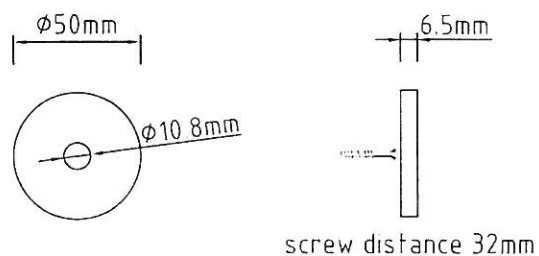

US769 Rd S ...

Escutcheons for US-standard locks, round,
Ø 50 mm

US801 E S 36 ...

Escutcheons for US-standard lock, square,
visible screws, 50x50 mm

Bathroom fittings

S767 Rd U WC ...

Bathroom fitting, round, 2 parts, without red/white indicator,
without thumb turn, without emergency release cover, fitting to
Baldwin 6720 and Merit 62011 release cover, concealed fixing, Ø 50 mm

US764 23 E WC...

Set of roses for bathroom fittings, round, 2 parts, without red/white indicator, with thumb turn WB28 and coin-type emergency release cover, spindle 5x5 mm on diamond, visible fixing

US764 28 Rd WC ...

Set of roses for bathroom fittings, round, 2 parts, without red/white indicator, with thumb turn WB28 and coin-type emergency release cover, spindle 5x5 mm on diamond, visible fixing Ø 50mm