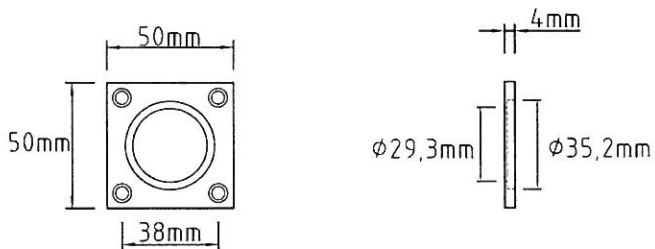

US769 Rd S ...

Escutcheons for US-standard locks, round,
Ø 50 mm

US801 E S 36 ...

Escutcheons for US-standard lock, square,
visible screws, 50x50 mm

Bathroom fittings

S767 Rd U WC ...

Bathroom fitting, round, 2 parts, without red/white indicator,
without thumb turn, without emergency release cover, fitting to
Baldwin 6720 and Merit 62011 release cover, concealed fixing, Ø 50 mm

US764 23 E WC...

Set of roses for bathroom fittings, round, 2 parts, without red/white indicator, with thumb turn WB28 and coin-type emergency release cover, spindle 5x5 mm on diamond, visible fixing

US764 28 Rd WC ...

Set of roses for bathroom fittings, round, 2 parts, without red/white indicator, with thumb turn WB28 and coin-type emergency release cover, spindle 5x5 mm on diamond, visible fixing Ø 50mm