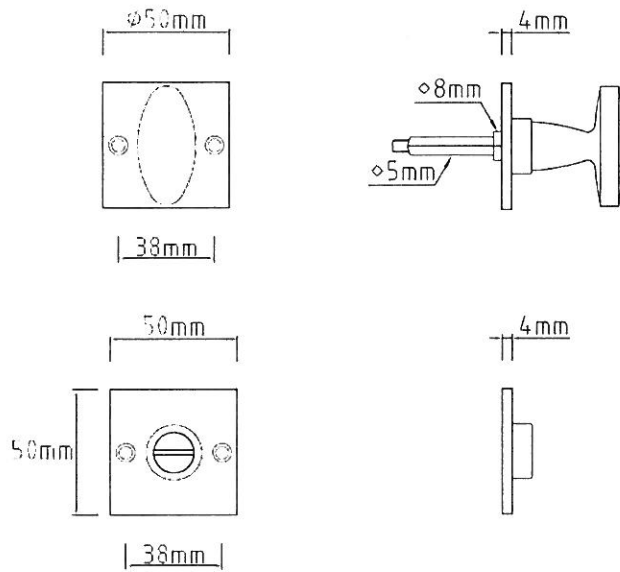

US769 Rd S ...

Escutcheons for US-standard locks, round,
Ø 50 mm

US801 E S 36 ...

Escutcheons for US-standard lock, square,
visible screws, 50x50 mm

Bathroom fittings

S767 Rd U WC ...

Bathroom fitting, round, 2 parts, without red/white indicator,
without thumb turn, without emergency release cover, fitting to
Baldwin 6720 and Merit 62011 release cover, concealed fixing, Ø 50 mm

US764 23 E WC...

Set of roses for bathroom fittings, round, 2 parts, without red/white indicator, with thumb turn WB28 and coin-type emergency release cover, spindle 5x5 mm on diamond, visible fixing

US764 28 Rd WC ...

Set of roses for bathroom fittings, round, 2 parts, without red/white indicator, with thumb turn WB28 and coin-type emergency release cover, spindle 5x5 mm on diamond, visible fixing Ø 50mm