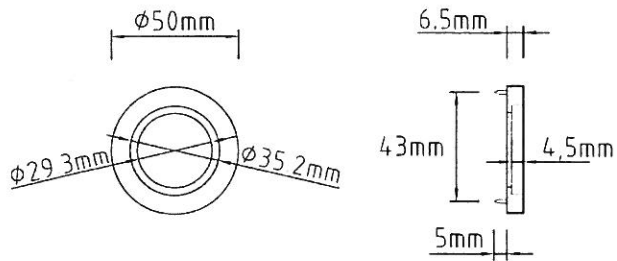

US769 Rd S ...

Escutcheons for US-standard locks, round,
Ø 50 mm

US801 E S 36 ...

Escutcheons for US-standard lock, square,
visible screws, 50x50 mm

Bathroom fittings

S767 Rd U WC ...

Bathroom fitting, round, 2 parts, without red/white indicator,
without thumb turn, without emergency release cover, fitting to
Baldwin 6720 and Merit 62011 release cover, concealed fixing, Ø 50 mm

US764 23 E WC...

Set of roses for bathroom fittings, round, 2 parts, without red/white indicator, with thumb turn WB28 and coin-type emergency release cover, spindle 5x5 mm on diamond, visible fixing

US764 28 Rd WC ...

Set of roses for bathroom fittings, round, 2 parts, without red/white indicator, with thumb turn WB28 and coin-type emergency release cover, spindle 5x5 mm on diamond, visible fixing Ø 50mm