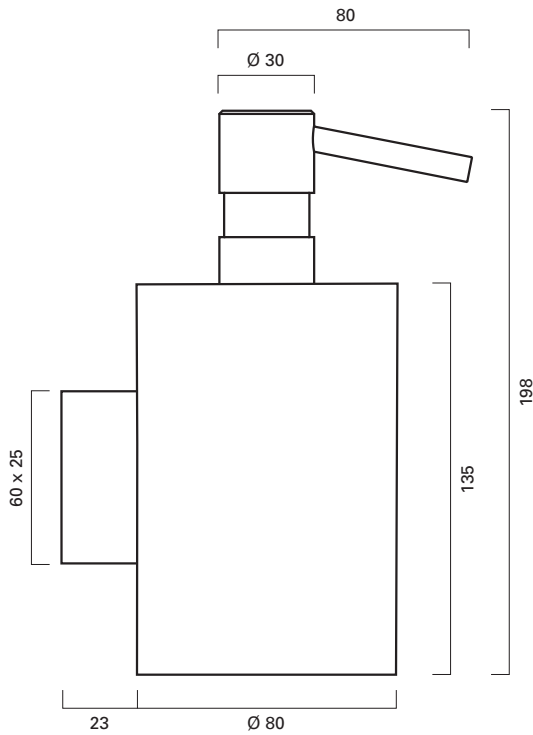

**Vieler Seifenspender
Serie SR – Edelstahl**

Hochwertiges Material mit matt gebürsteter, pflegeleichter Oberfläche.

Wandversion (für 250 ml)
wall mounted (for 250 ml)

ER.SR.6576.SW